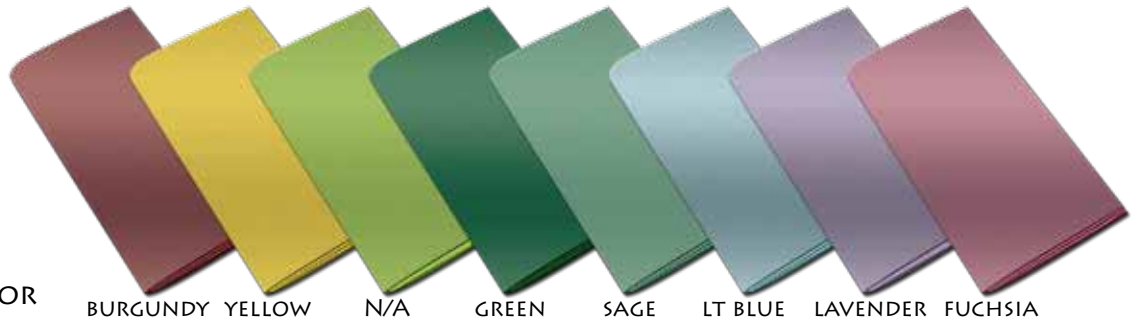

- TT-BURGUNDY**
- TT-YELLOW**
- TT-GREEN**
- TT-SAGE**
- TT-LTBLUE**
- TT-LAVENDER**
- TT-FUCHSIA**

MINIMUM 4 PER COLOR
\$0.85 **\$1.99**

BURGUNDY YELLOW N/A GREEN SAGE LT BLUE LAVENDER FUCHSIA

BD1M
4 1/4" x 8" x 10"