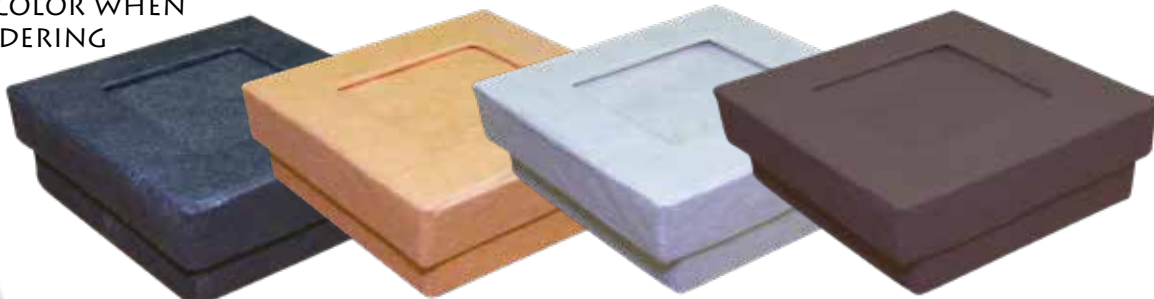

BLACK

ORANGE

NATURAL

ESPRESSO